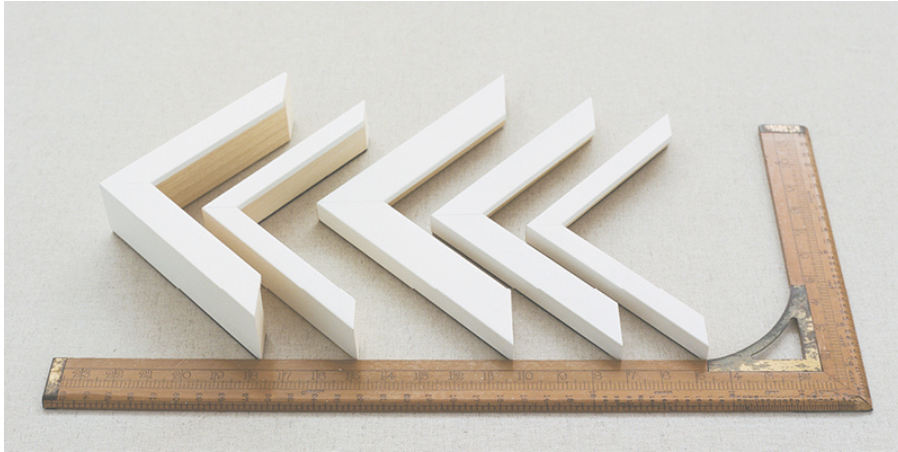

W E L C O M E

WYLDE FOLK STUDIO IS EXCITED TO SHARE
A RANGE OF PRINT OPTIONS DIRECTLY WITH OUR CLIENTS

WE HAVE BEEN BUSY UNFOLDING MORE CHOICES TO HELP YOU CREATE A
LONG-LASTING AND HIGH QUALITY WAY TO DISPLAY YOUR PHOTOS AND
FAMILY COLLECTIONS.

COMBINING THE LATEST IN UV PRINTING TO CREATE A UNIQUE AND DESIRABLE
FINISH WITH NATURAL DETAIL.

THESE ADDITIONAL PRINT OPTIONS HAVE BEEN THOUGHTFULLY CREATED FOR YOU
TO DISPLAY YOUR MOST-LOVED MOMENTS + WILL BE ENJOYED FOR
GENERATIONS TO COME.

LET US PRINT YOUR IMAGES DIRECTLY!

LOVE + LIGHT

TAHLIA X