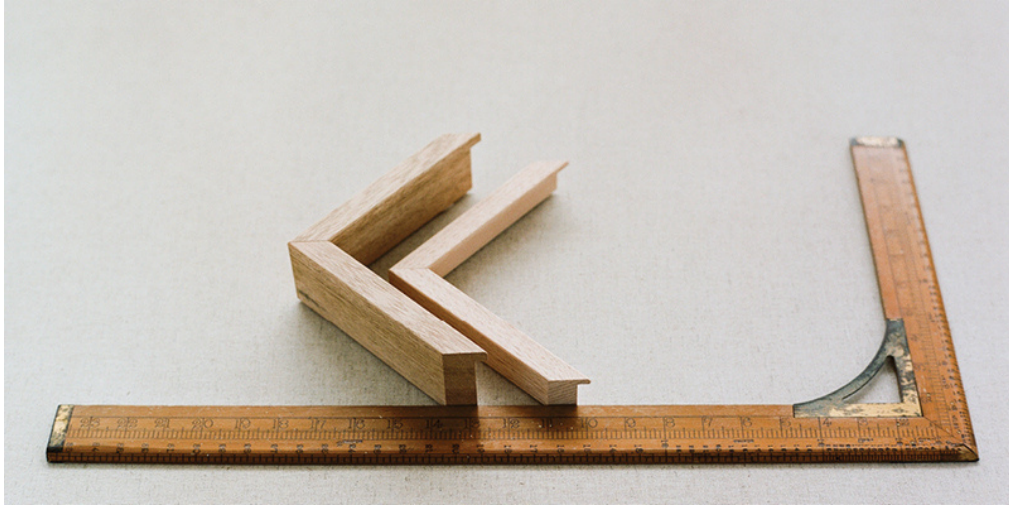

THE ANNA SERIES

LOVINGLY DESIGNED WALL ART SERIES.
FEATURE THE ANNA SERIES INSTANTLY ON YOUR WALL
+ CHOOSE FROM A SELECTION OF FRAME STYLES.

8 X 10 INCH   SET OF 3
(20 X 25 CM) $1000

8 X 8 INCH   SQUARE – SET OF 4
(20 X 20 CM) $1094

16 X 20 INCH   SET OF 2
(40 X 50 CM) $1100